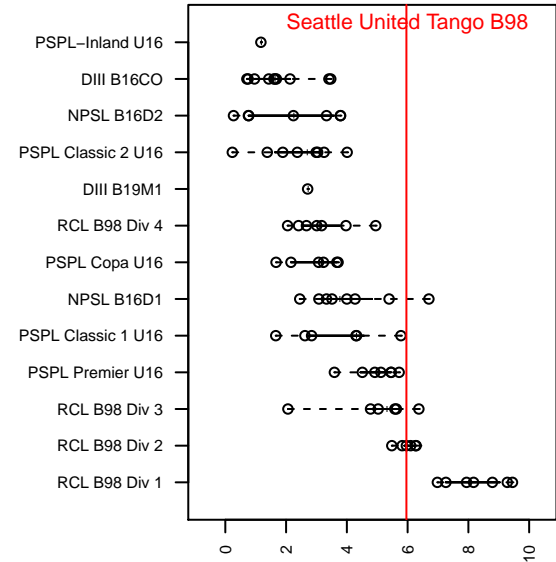

Seattle United Tango B98

Seattle United
 Seattle, WA
 B98 total strength=1664
 attack=19.15 defense=20.87
 fall league = RCL B98 Div 2

alt names used:
 SEATTLE UNITED FC B98 TANGO (WA)
 SEATTLE UNITED FC B98 TANGO (WA)
 85 Seattle United B98 Tango
 Seattle United B98 Tango B
 SEATTLE UNITED FC B98 TANGO (WA)
 Seattle United Tango [B98]
 Seattle United B98 Tango B

**attack and defense variance (black dot)
relative to other teams
and top 10 in region**

**attack and defense rating
relative to others at age
and all opponents in last 13 months**

Performance relative to 13 month average