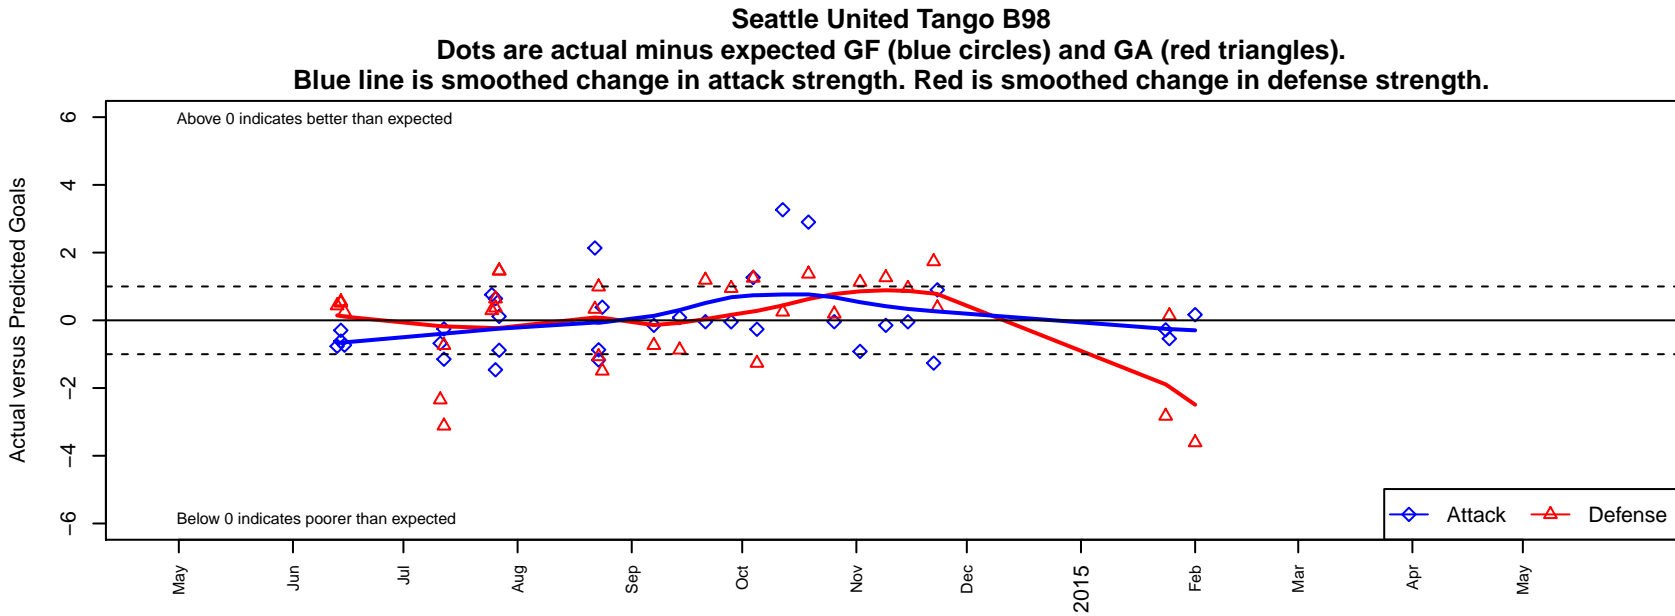

Seattle United Tango B98

Seattle United
 Seattle, WA
 B98 total strength=1664
 attack=19.15 defense=20.87
 fall league = RCL B98 Div 2

alt names used:
 SEATTLE UNITED FC B98 TANGO (WA)
 SEATTLE UNITED FC B98 TANGO (WA)
 85 Seattle United B98 Tango
 Seattle United B98 Tango B
 SEATTLE UNITED FC B98 TANGO (WA)
 Seattle United Tango [B98]
 Seattle United B98 Tango B

**attack and defense variance (black dot)
relative to other teams
and top 10 in region**

**attack and defense rating
relative to others at age
and all opponents in last 13 months**

Performance relative to 13 month average